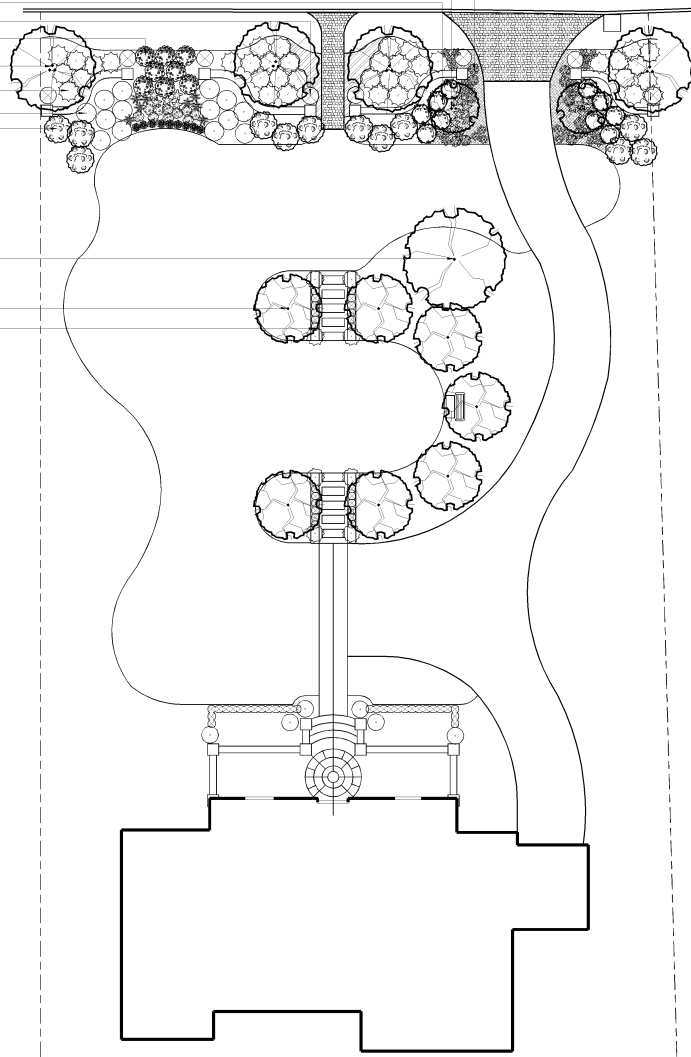

- 1 NUTTALL OAK
- Quercus nuttallii
- 7 LEMARK'S SERVICEBERRY
- Amandorlier canadensis 'Lemark'
- 54 DWARF ENGLISH BOXWOOD
- Buxus sempervirens 'Suffruticosa'

Common Name	
mark'	LEMARK'S SERVICEBERRY
Prostrata	PROSTRATE JAPANESE PLUM YEW
	CHINESE FRINGE TREE
	NUTTALL OAK
wood	DWARF ENGLISH BOXWOOD
COFF	GREEN MOUNTAIN BOXWOOD
	BIONAZZA GABELLA
line'	DANE HITCH HAZEL
less Summer'	ENDLESS SUMMER EVERBLOOMING HYDRANGEA
	RINGS OF SATURN SHEETSPIRE
	Perennials 4 Annuals
	THE FARY ROSE